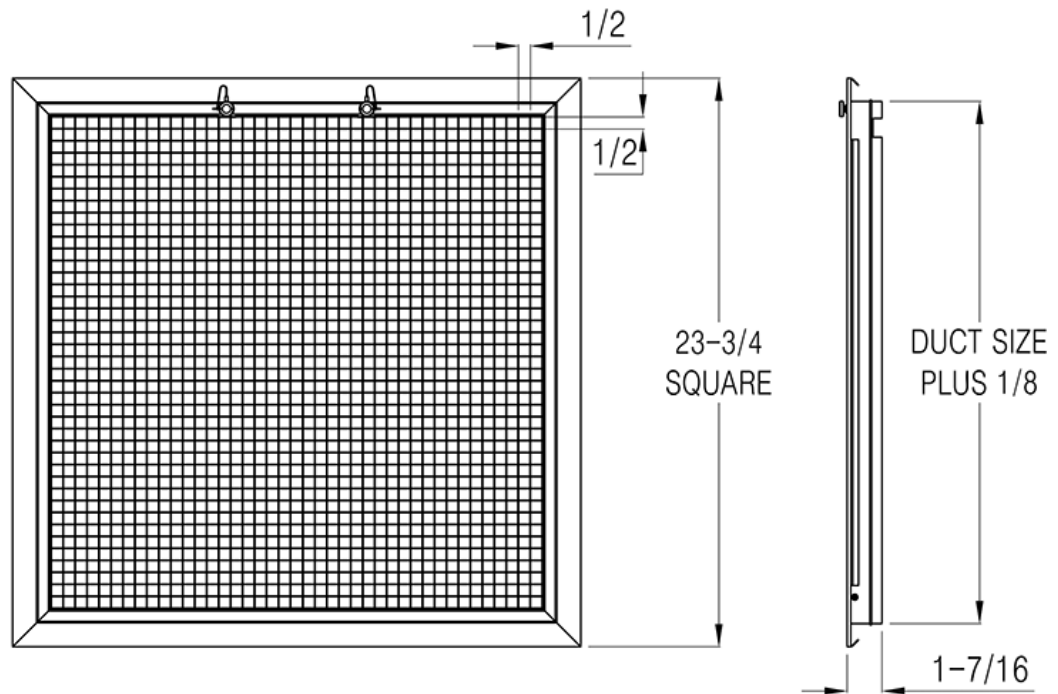

986 - T-Bar Aluminum Egg Crate Filter Grille

- Aluminum construction
- Use for T-bar ceiling
- 1/2" grid core
- Uses nominal 1" thick filters (not included)
- Overall size 23-3/4" x 23 3/4" (24" x 24" openings)
- White durable finish