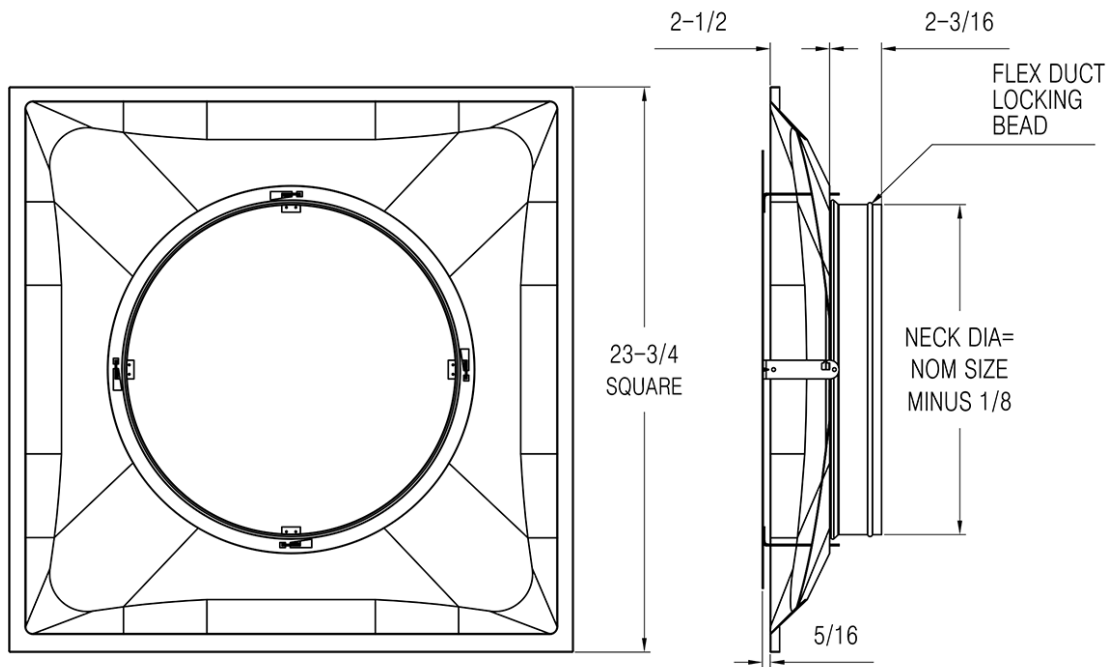

## 960 - T-Bar Plaque Diffuser

- Steel construction
- Use for T-bar ceiling
- Smooth center plaque
- Hemmed edges for rigidity
- Collar sizes: 6", 8", 10", 12", 14"
- Dual-coating
- White durable finish