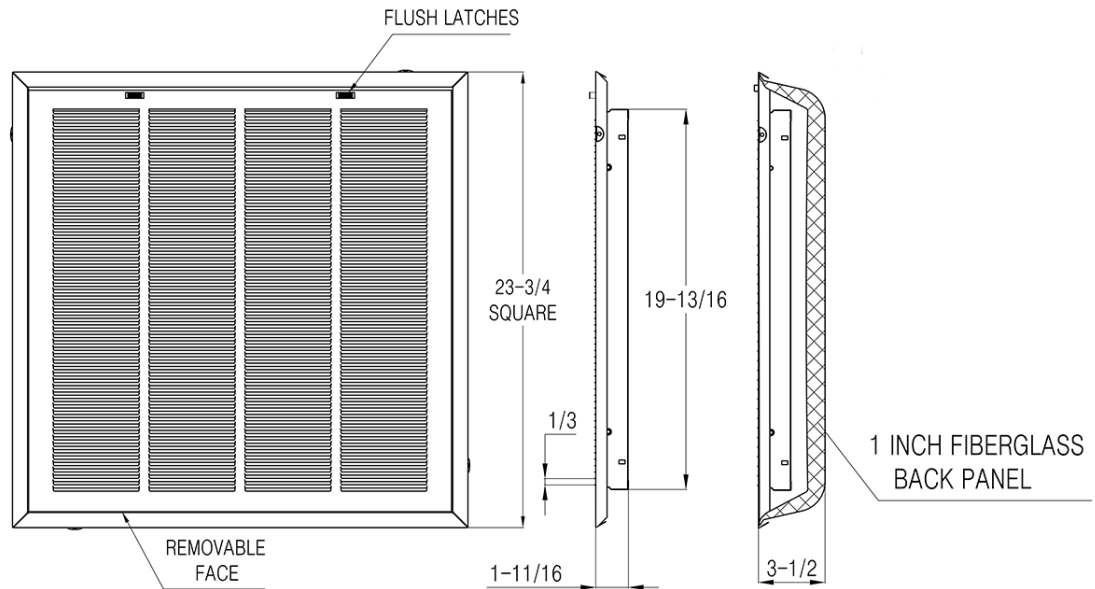

## 923R6 - T-Bar Steel Lanced Return Filter Grille with R6 Insulation

- Steel construction
- Use for T-bar ceiling
- 1/3" spaced fins
- Lanced faceplate
- R6 Insulation
- Removable hinged face for easy installation and cleaning
- Uses nominal 1" thick filters (not included)
- Overall size 23-3/4" x 23 3/4" (24" x 24" openings)
- White durable finish