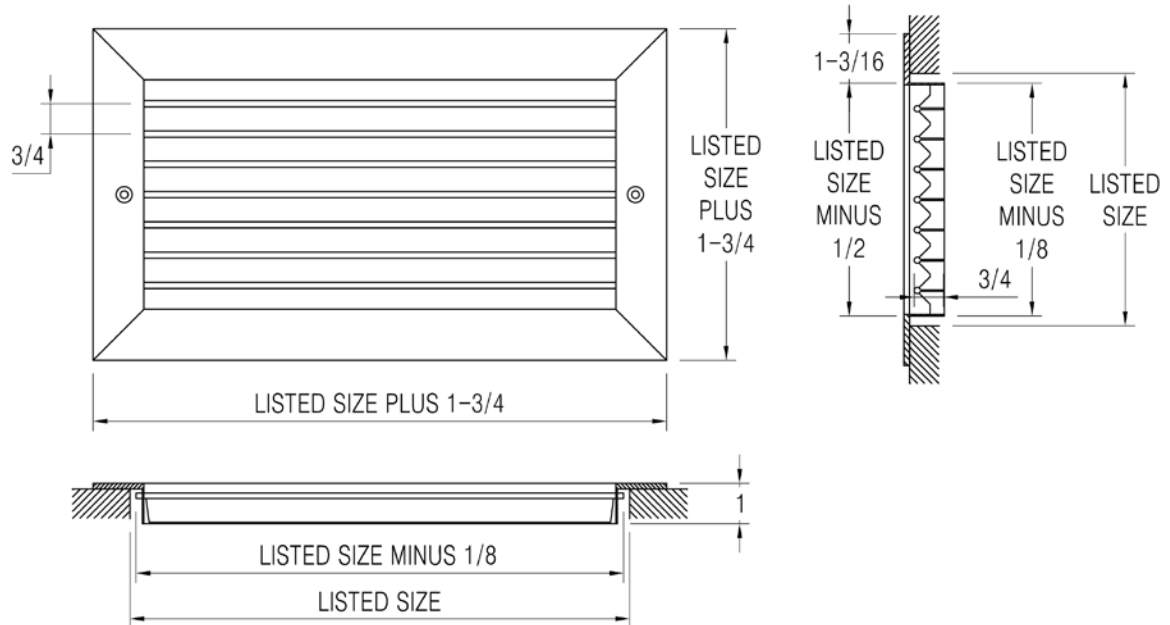

441 - Aluminum Horizontal Single Deflection Grille

- Extruded aluminum construction
- Horizontal row of individually adjustable bars
- White durable finish

JOB NAME: _____
 LOCATION: _____
 ARCHITECT: _____
 ENGINEER: _____
 CONTRACTOR: _____