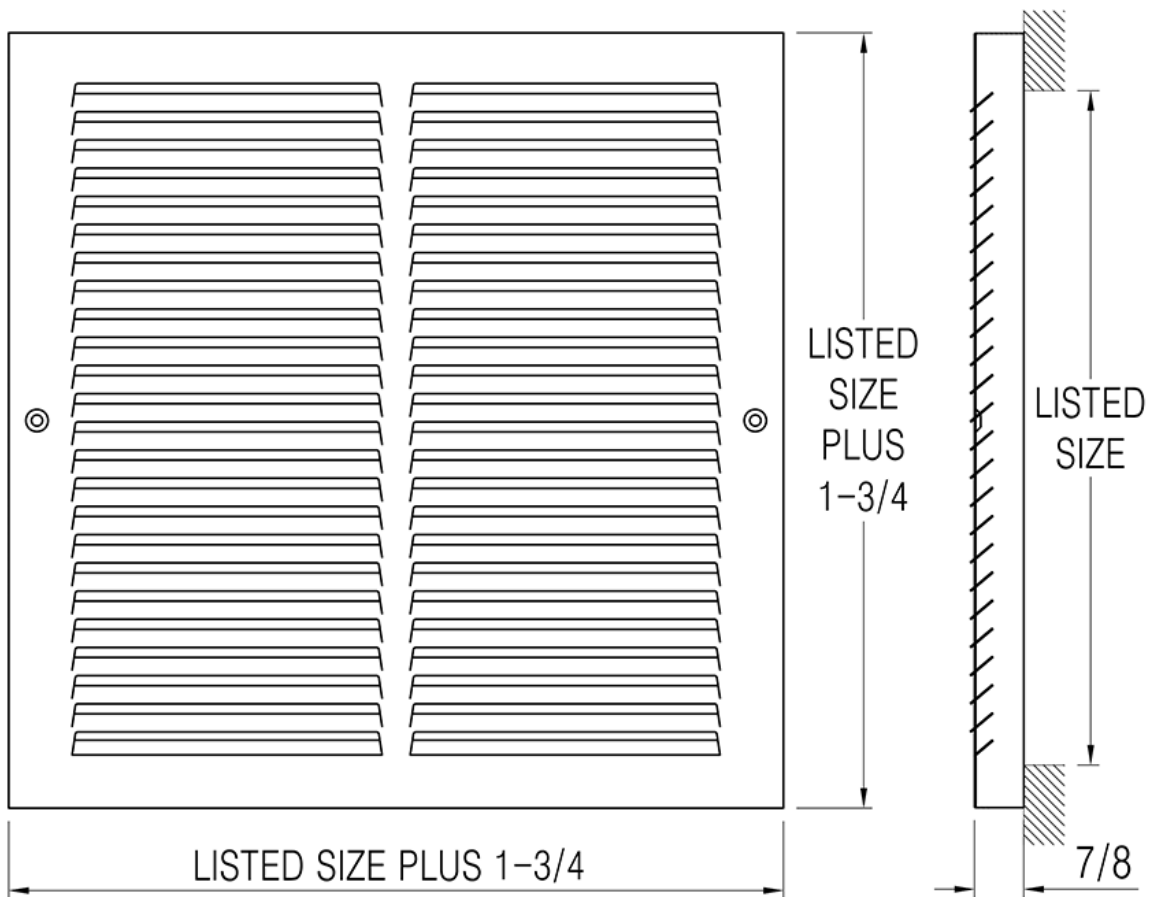

185 - Baseboard Return Air Grille

- Steel construction
- 7/8" projection
- 1/2" spaced fins
- White durable finish

JOB NAME: _____
 LOCATION: _____
 ARCHITECT: _____
 ENGINEER: _____
 CONTRACTOR: _____

SUBMITTED BY: