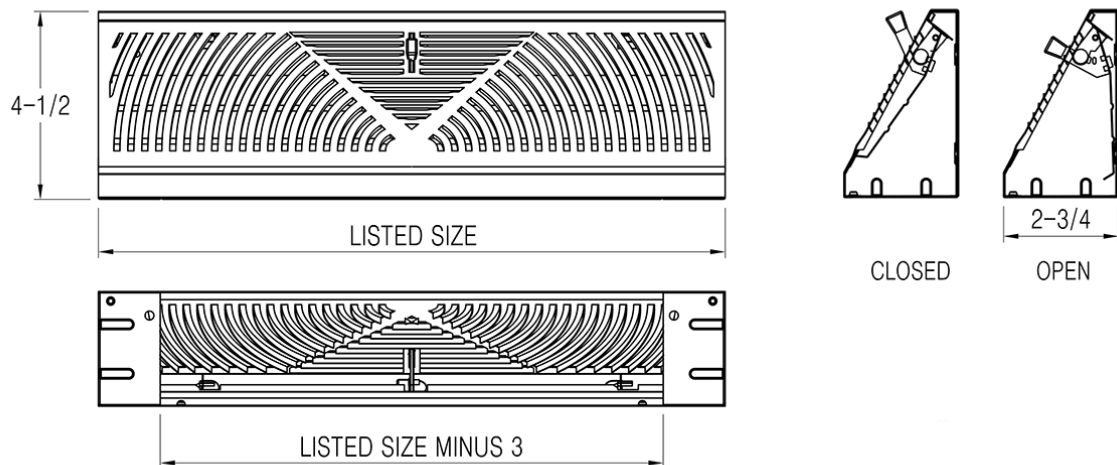

150 - Baseboard Diffuser

- Steel construction
- Volume control damper
- 180° air deflection
- Removable faceplate for easy installation and cleaning
- White or brown durable finish

JOB NAME: _____	SUBMITTED BY: _____	DATE: 10-1-2015	REV: 1
LOCATION: _____			
ARCHITECT: _____			
ENGINEER: _____			
CONTRACTOR: _____			